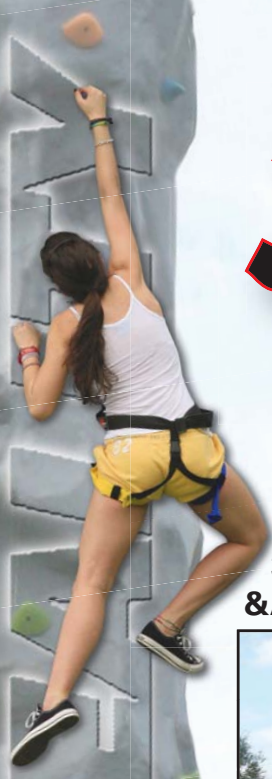

Rock Wall

**Combo Options:
3 Station Bungee
&/or Spider Mountain**

- BOULDER:**
New for This Year
- Detachable Trailer
 - 5 Minute Set-Up
 - Automatic Belay
 - Up to 32' Tall

**Realistic Climbing
Surface & Suitable
For All Ages**