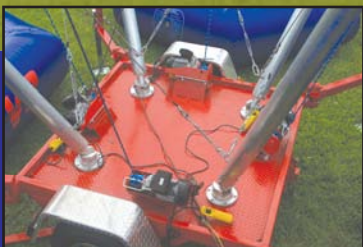

Bungy Trampoline

Mobile or Stationary

**Combo Options:
3 Station Bungy With
Rock Wall or Spider Mountain**

- Safe Family Fun
- Inflatable Trampoline (No Continuous Blower)
- Upgradeable From One to Six Stations

**30 Minute Easy
Set-Up with New
Pole Lifting Device**

VR

VERTICAL REALITY
AMUSEMENT RIDE DESIGN & PRODUCTION